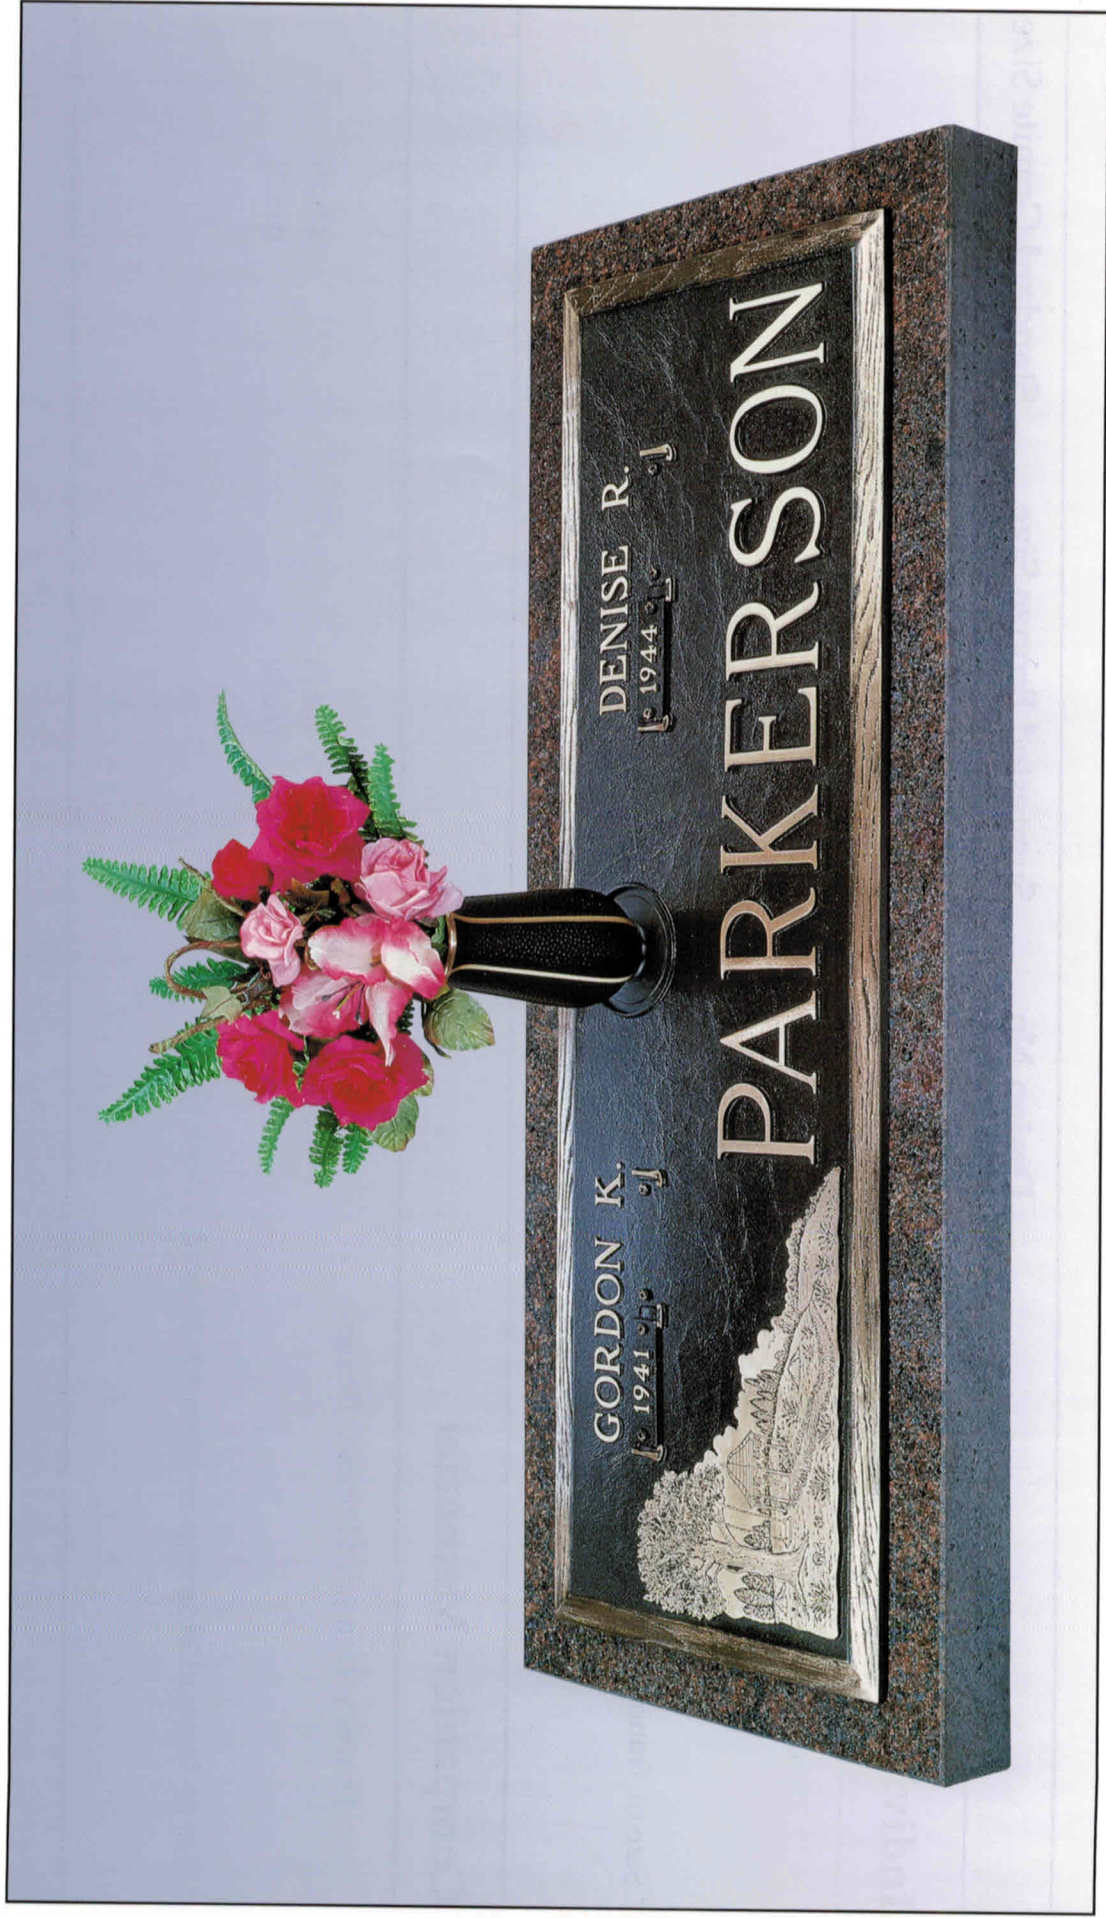

Scenic Memorials by Granit Bronz

GB-196 V1 DYNASTY TRANQUIL MOMENTS DESIGN
Shown on Carnelian granite base.