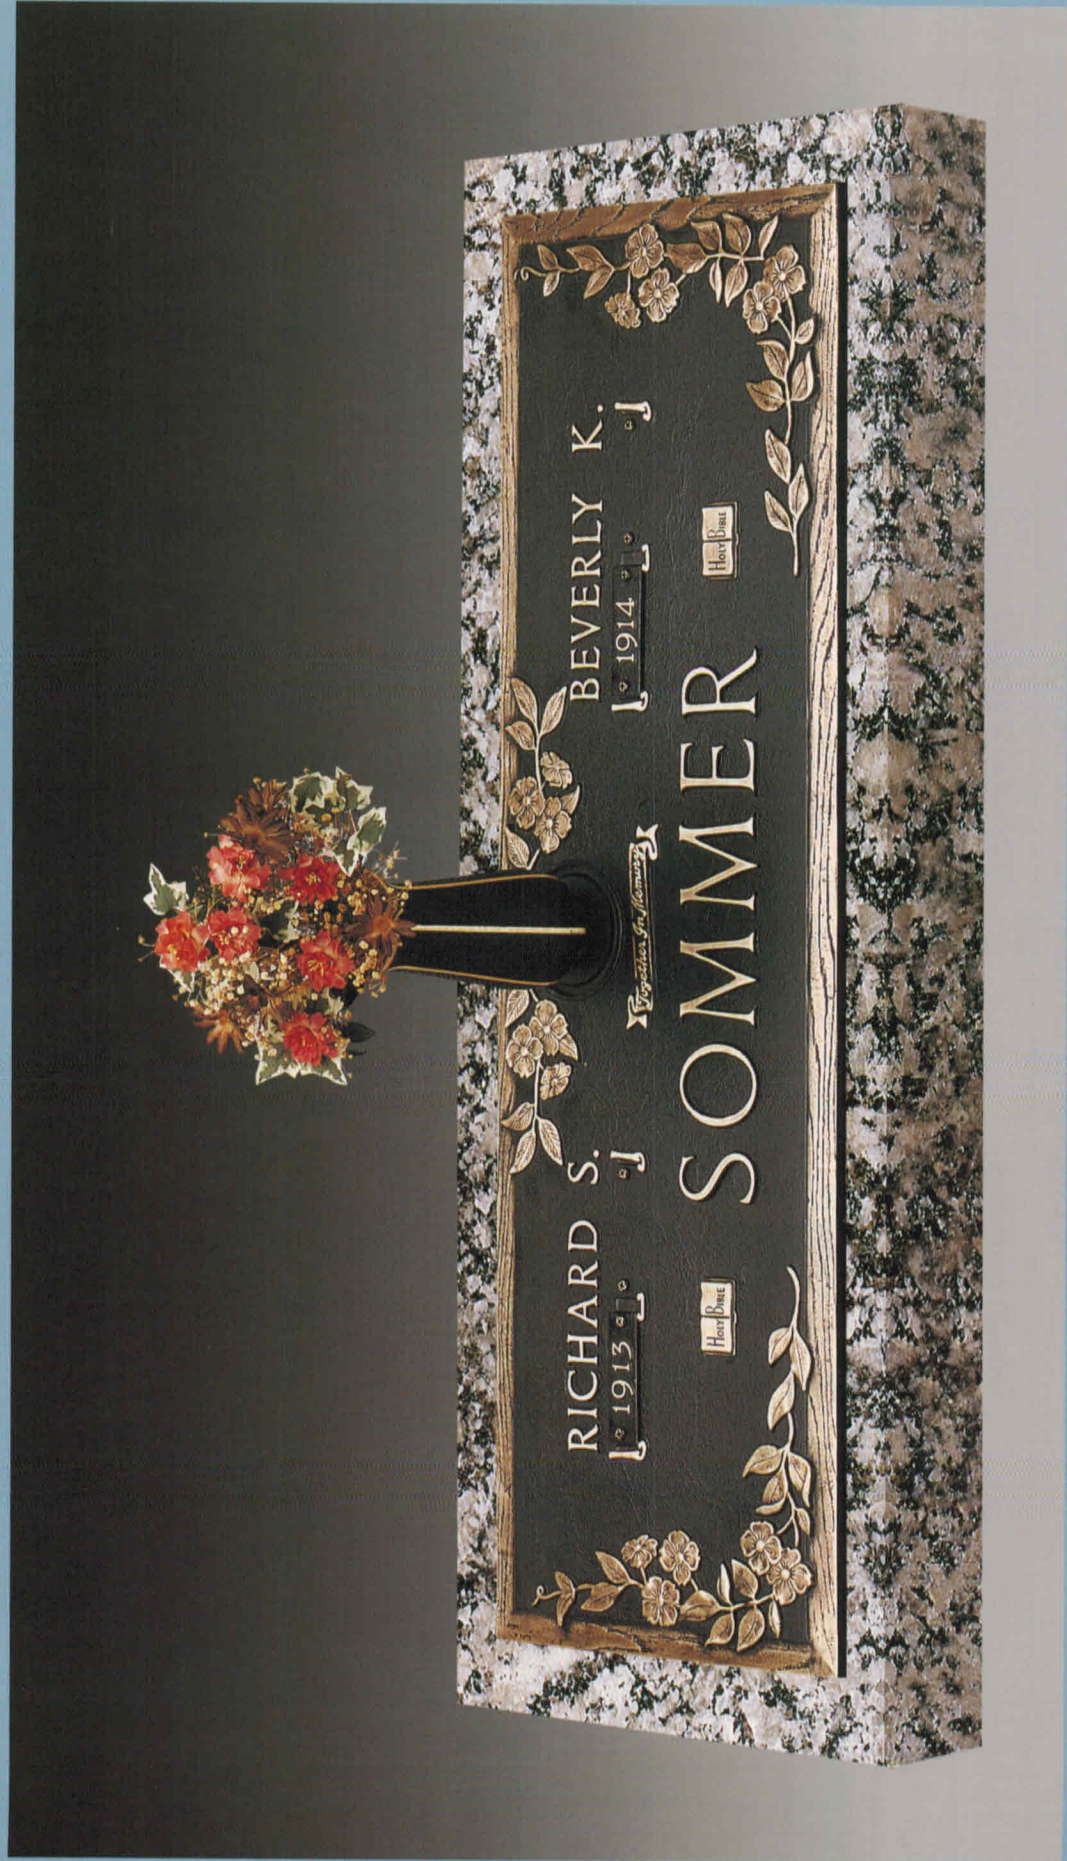

by Granit Bronz

**GB-727 V1 Painted Bevel Border
44 x 14 on a Moonlight Gray granite base**

COLD SPRING MEMORIAL GROUP
A division of Cold Spring Granite®

The Dynasty Collection™

Companion Rose Memorial GB-133 V-1
Emblem #1013 Masonic, #1077 Ribbon
Lettering: Oval Oxidation: Dark

COLD SPRING MEMORIAL GROUP
A division of Cold Spring Granite®

The Dynasty Collection™

COMPANION DOGWOOD MEMORIAL GB-135 V-1
Lettering: Oval
Oxidation: Dark

The Dynasty Collection™

Companion Simplicity Memorial GB-137 V-1
Size shown 44 x 14 Bronze on 48 x 18 Granite Base