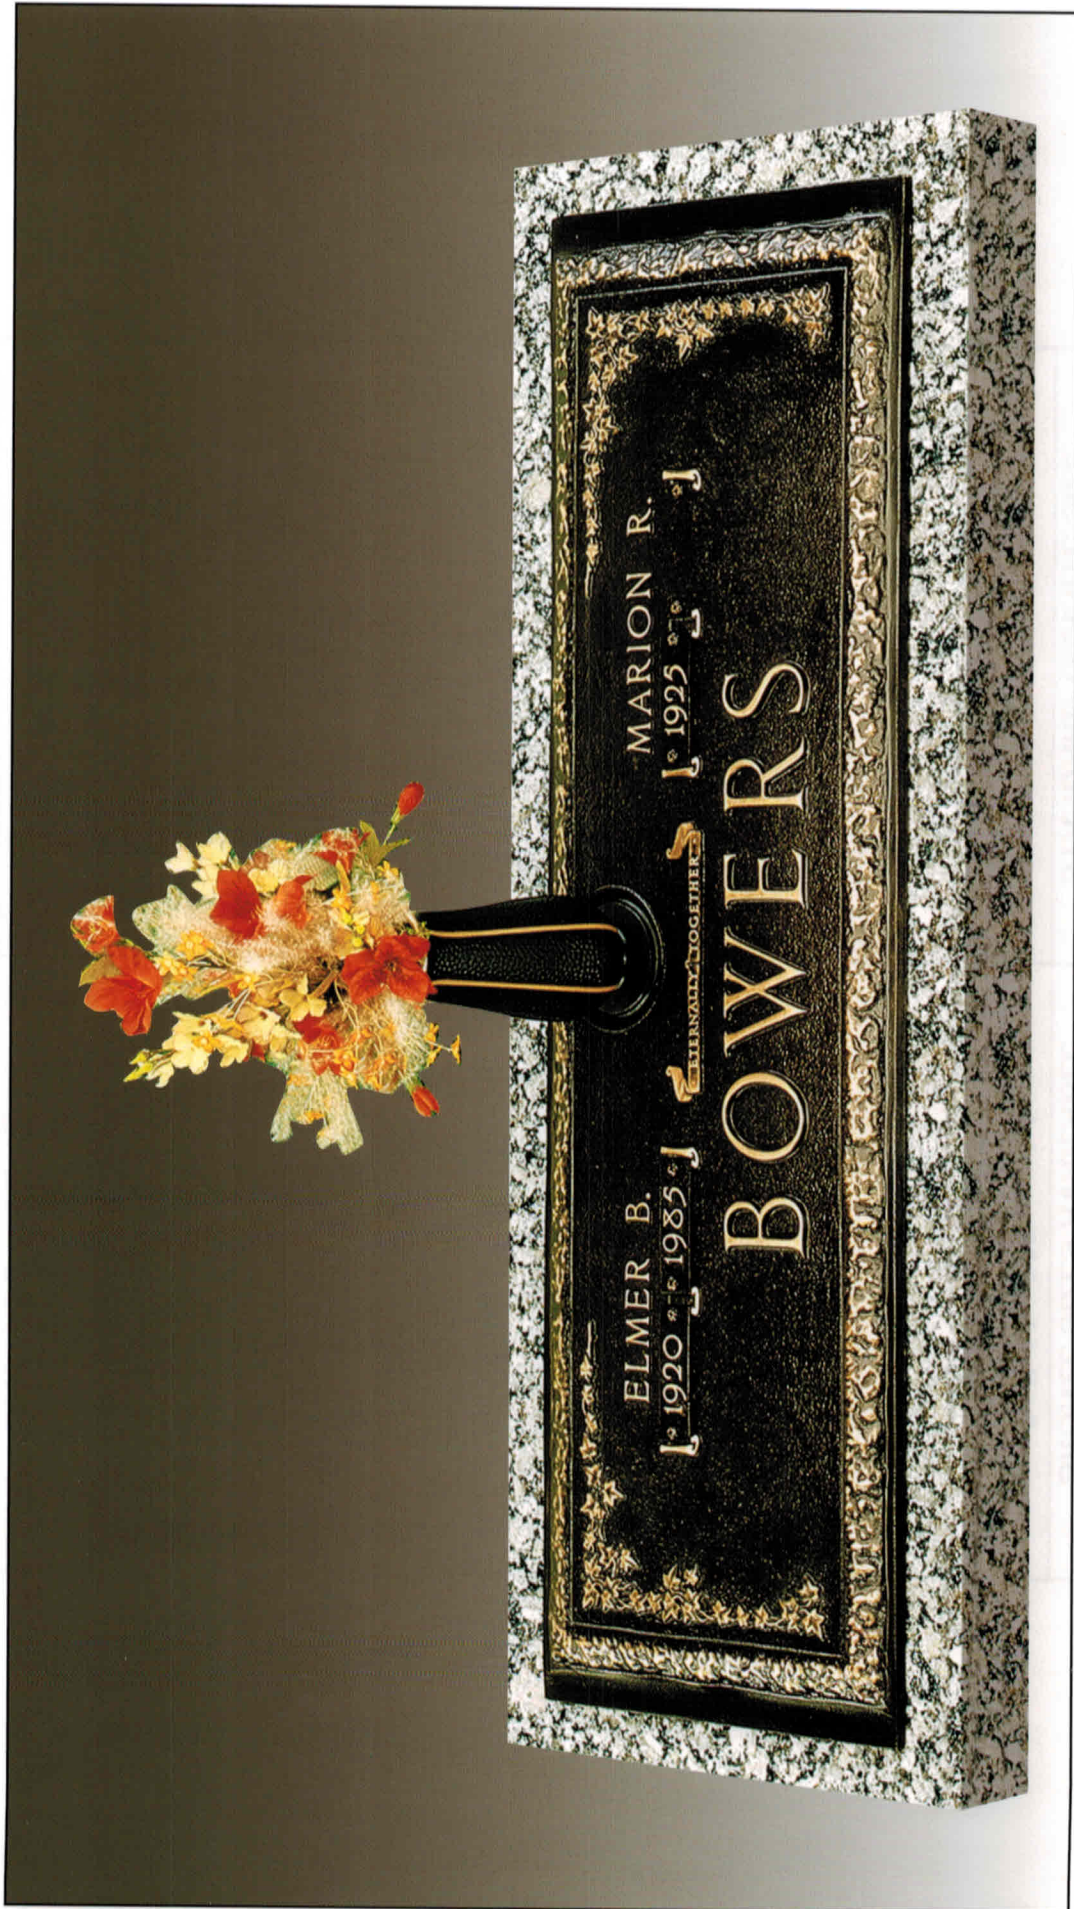

Memorial Designs

by Granit Bronz

GB-65-VI IVY Companion Bronze Memorial
with Patrician Flower Vase on a Moonlight Gray Granite Base. (Oval Letters.)

COLD SPRING MEMORIAL GROUP
A division of Cold Spring Granite®