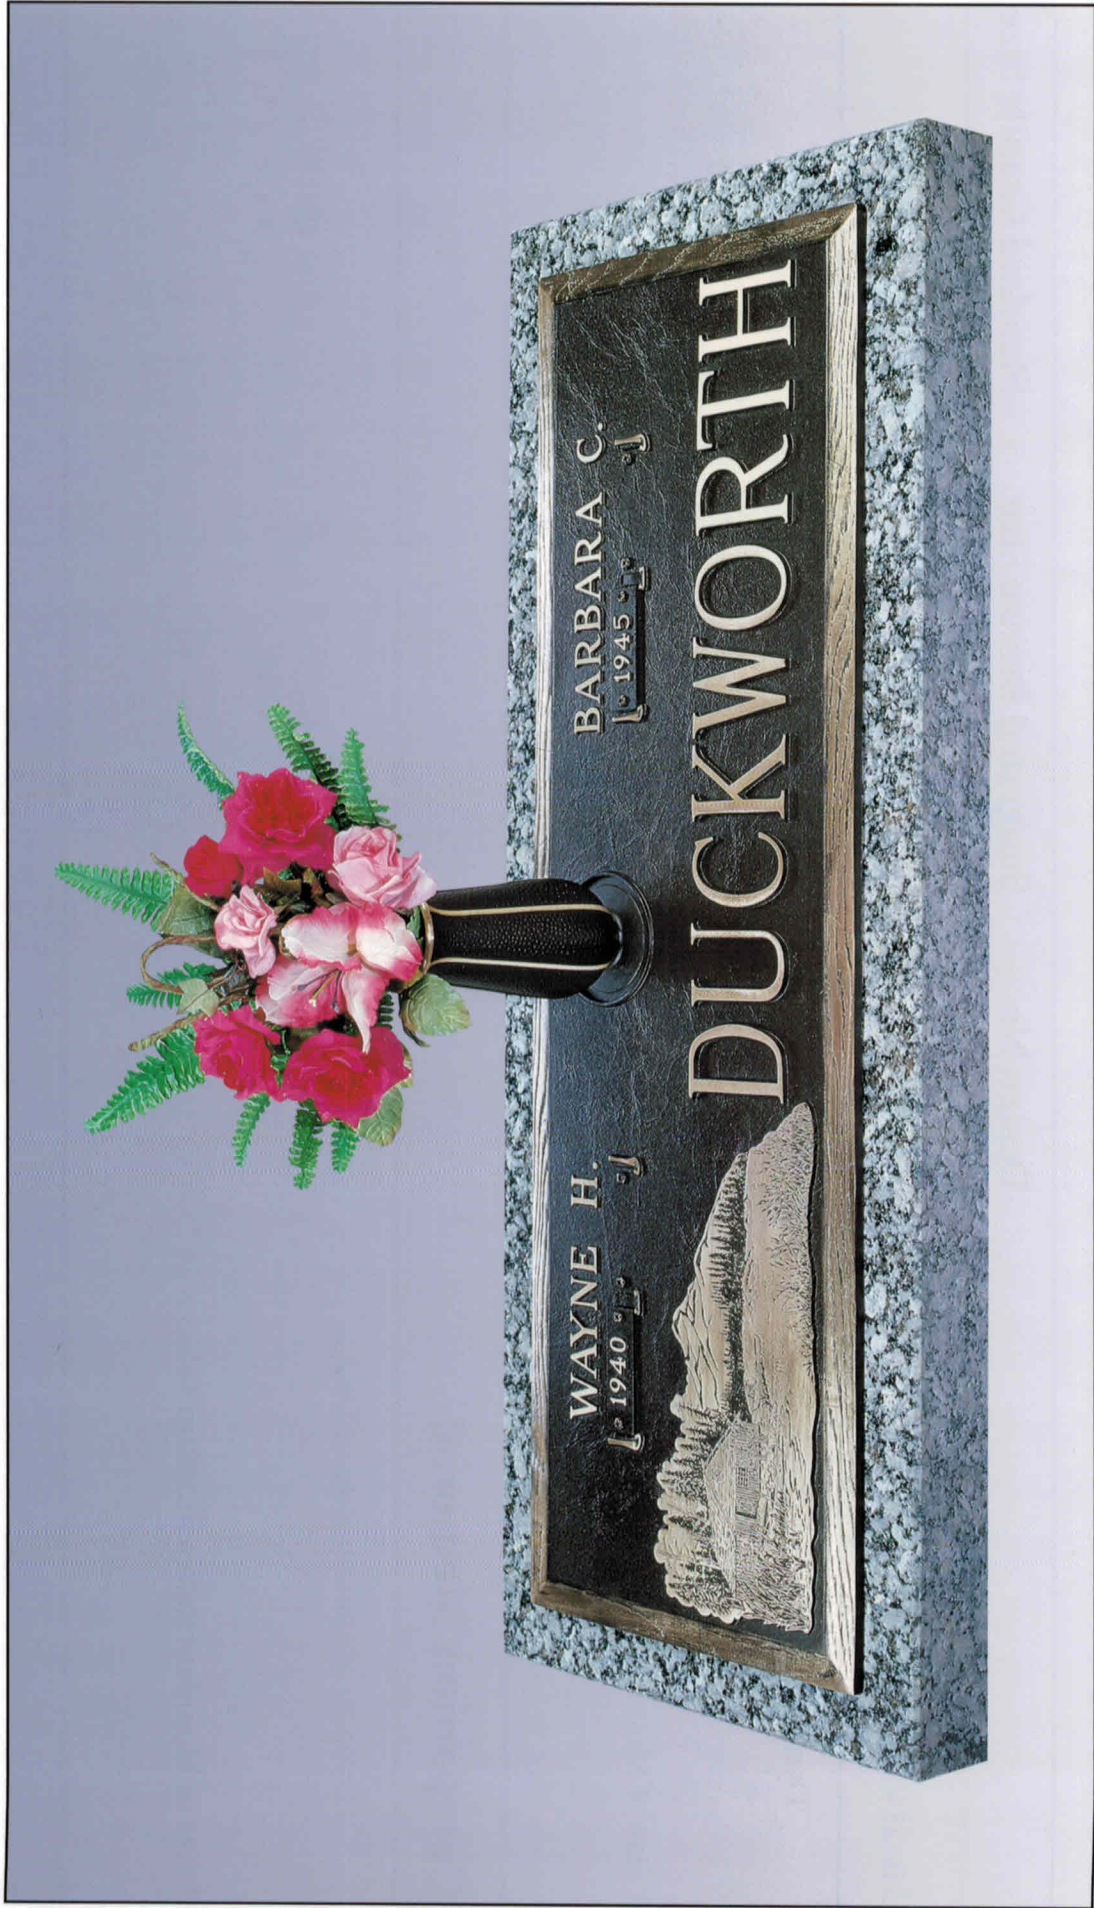

Scenic Memorials by Granit Bronz

GB-194 VI DYNASTY MOUNTAIN RETREAT DESIGN
Shown on Moonlight Gray granite base.

Bronze Color: Dark
Lettering: Flat