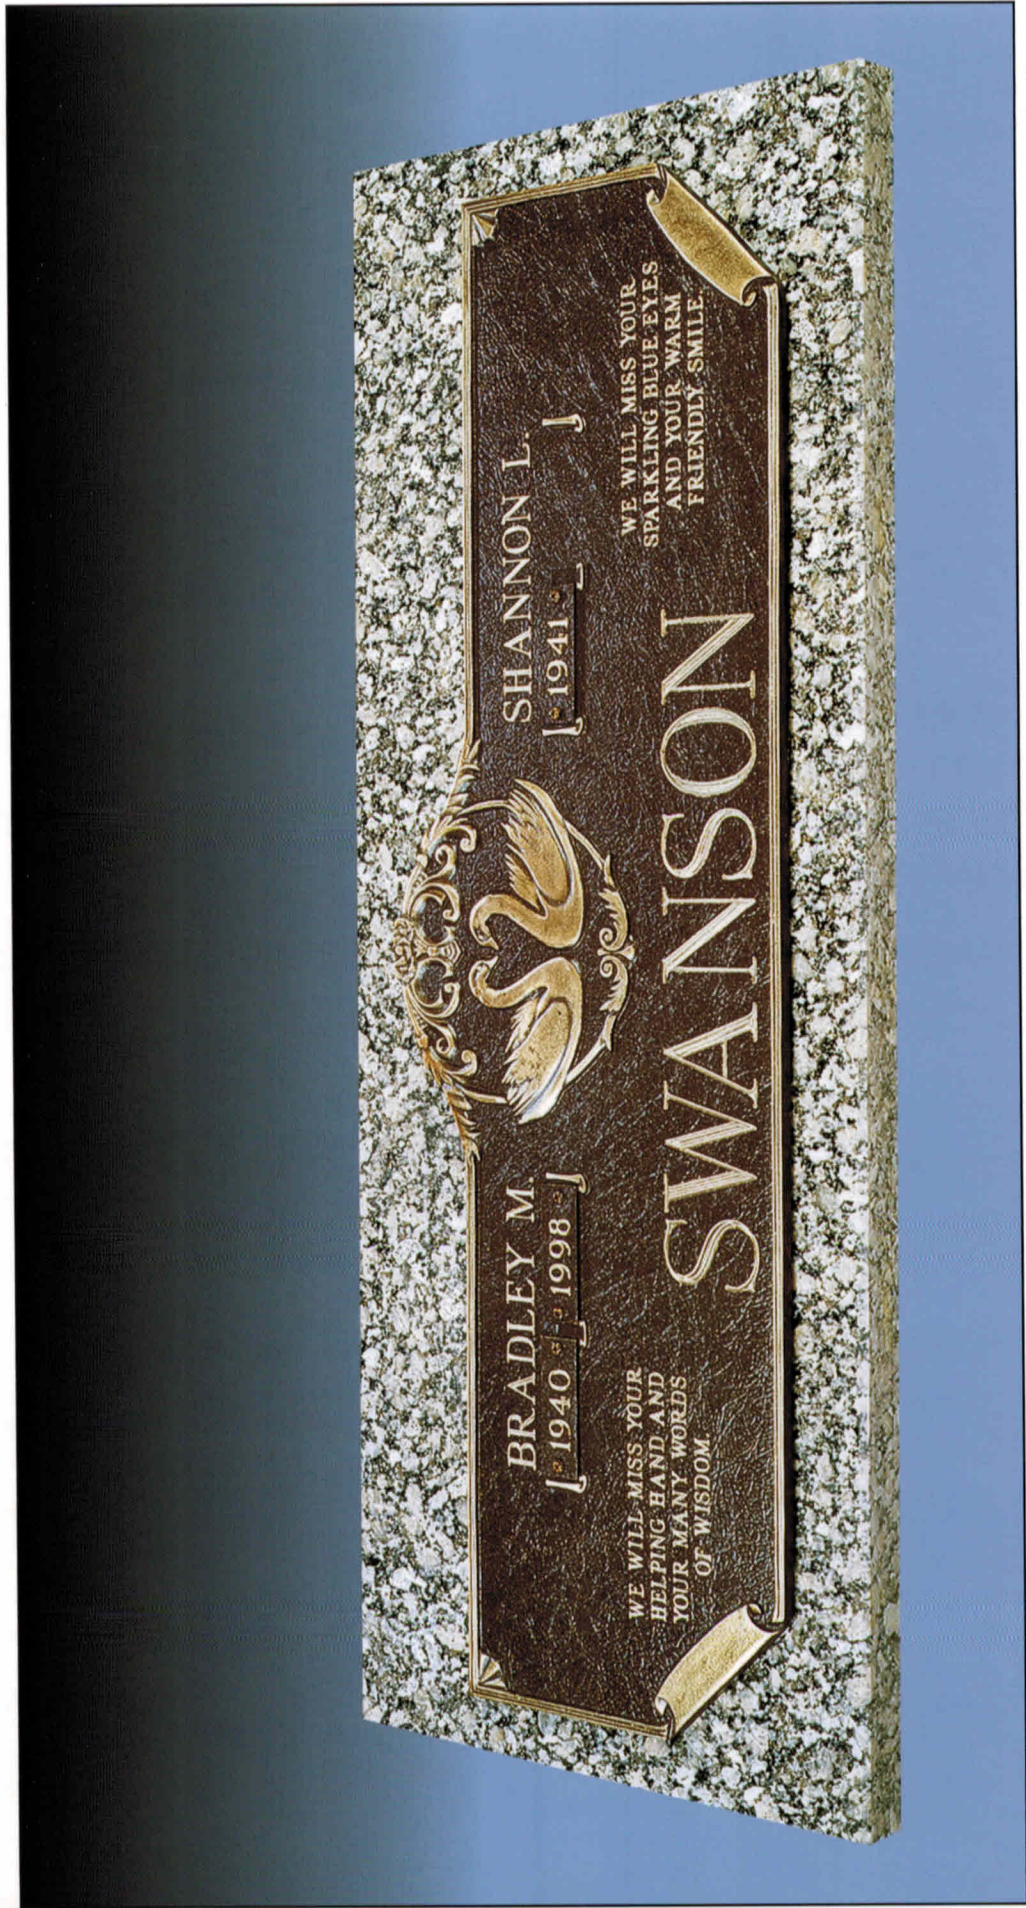

Personal Reflections by Granit Bronz

GB-350 Swans Design shown on Moonlight Gray granite base.